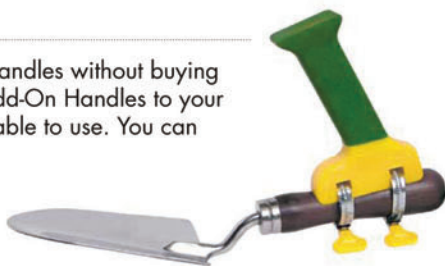

Long Reach Hoe

- overall length 790mm
- weight 524g

Code: PLR-H **£26.50****Long Reach Fork**

(shown with Arm Support Cuff - see opposite)

- overall length 790mm
- weight 516g

Code: PLR-F **£26.50****Long Reach Trowel**

- overall length 790mm
- weight 516g

Code: PLR-T **£26.50****Long Reach Cultivator**

- overall length 810mm
- weight 508g

Code: PLR-C **£26.50****SPECIAL OFFER: buy the long reach set for £95 (saving 15%)**

Set comprises all four long reach tools plus an arm support cuff.

Reference code PLR-SET

Add-On Handles

You can have all the benefits of our PETA Easi-Grip® handles without buying new tools. By simply attaching our PETA Easi-Grip® Add-On Handles to your favourite hand tools you can make them more comfortable to use. You can use our arm support cuffs with Add-On handles too.

Add-On handles can also help prevent straining your back. By using two, set at right angles to each other (as shown in the photo) you can rake up leaves, or hoe, without twisting and bending.

For those who rely on the use of just one functional arm, by using an Add-On Handle fitted with an arm support cuff many tasks, such as sweeping, can be successfully achieved with comfort and control, increasing independence in the home.