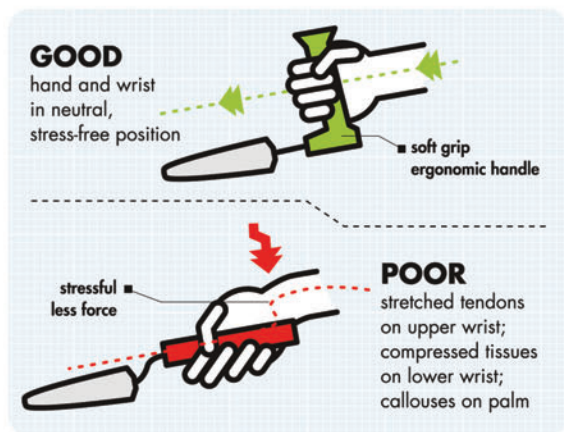

Now you can garden for longer without any aches and pains!

These high quality stainless steel garden tools have a specially angled handle making them supremely comfortable to use. By keeping your hand and wrist at a natural angle they eliminate the strains and blisters that can be caused by conventional style garden tools. The green 'soft-feel' grip has a non-slip waterproof finish making the tools easy to grip even if you have wet hands. The highly polished finish of the metal part stops soil sticking to the tool making the tools easier to use with less cleaning too!

Easi-Grip Trowel

- overall length 300mm
- weight 280g

Code: PGT-T
£11.95

Easi-Grip Cultivator

- overall length 230mm
- weight 270g

Code: PGT-C **£11.95**

Easi-Grip Fork

- overall length 285mm
- weight 290g

Code: PGT-F **£11.95**

Easi-Grip Weeder

- overall length 330mm
- weight 300g

Code: PGT-W **£11.95**

Easy to find!

The brightly coloured yellow and green two-tone handle make Easi-Grip® tools easy to find in the garden or a poorly lit shed.

For gardeners who work from a seated position we offer four long reach tools, so you can still reach ground level – but we advise that an arm support cuff is always used with these tools to maximise comfort and control.