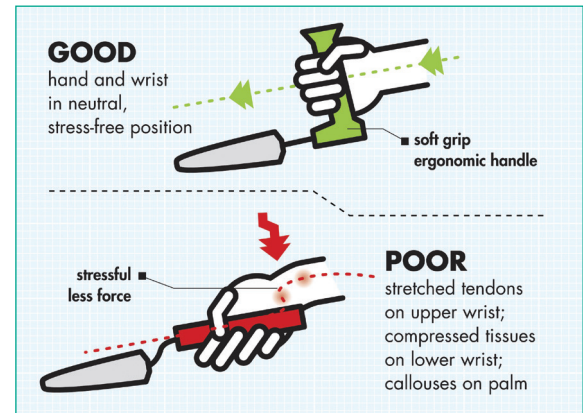

## PGT2

Garden tools that give you more work for less effort! These high quality, stainless steel Easi-Grip® tools have a specially angled handle making it supremely comfortable to use. By keeping your hand and wrist at a natural angle they eliminate the strains and blisters that can be caused by conventional style garden tools. These tools have benefited from a design makeover giving them a more ergonomic shape and a funkier look.

For extra support an arm support cuff can be plugged into the back of the tool allowing you to use the strength of your forearm too!

- 1 Weeder | PGT2-W
- 2 Cultivator | PGT2-C
- 3 Trowel | PGT2-T
- 4 Fork | PGT2-F

Avoid straining your hands by resting your hands frequently and change jobs to vary the action needed. Stop work before you get too tired.

## RECOMMENDED FOR

FEATURE	BENEFITS
Angled Handle	Keeps the hand and wrist in a natural angle which prevents discomfort of the wrist
Non-Slip Grip	Tool does not require such a firm grip and is less likely to twist in wet or damp conditions
Bright Colours	Easier to find in the garden or shed
Stainless Steel tool	Tool glides smoothly through soil even when wet and stops the tool becoming heavy with the weight of any adhered earth
Option to add arm support cuff	Versatility to allow tool to be used as it is or with extra assistance. Suitable for use in groups of gardeners with different needs or can be adapted if user's strength deteriorates